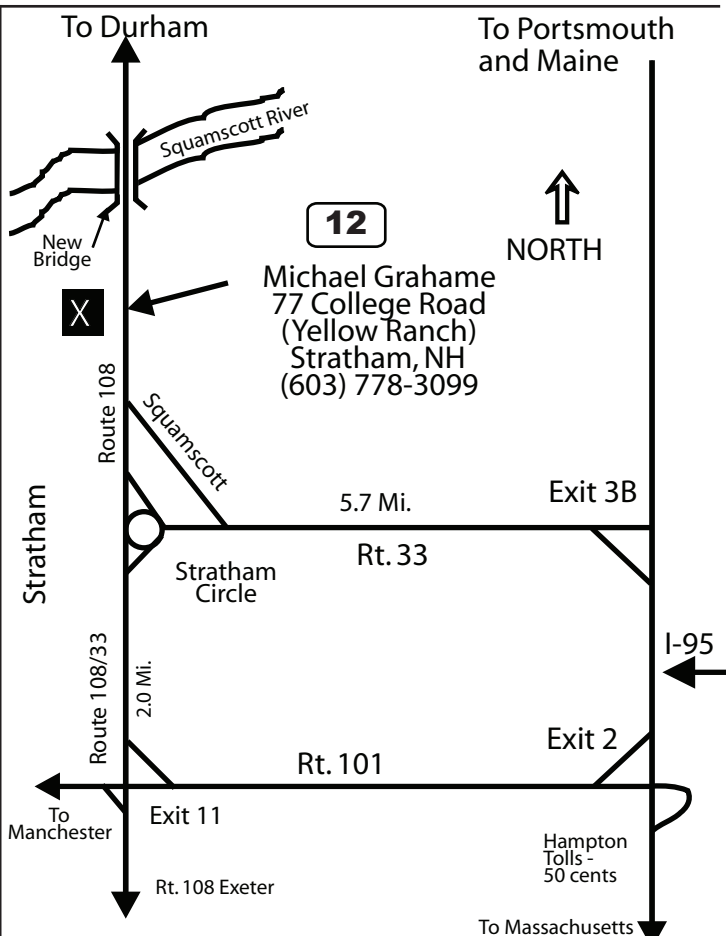

15

To Haverhill And Rt I-93

Pentucket Ave

Georgetown Center

Route 97

1/4 Mi

1/4 Mi

Route 133

Exit 53B

To Boston

To NH

16

Nashua

Exit 33

Rt. 3 North

Exit 35B

Rt. 119

Exit 31

Townsend

Groton Center

17

Exit 27

Rt 117

17

Summer Ave

Prescott St.

Washington St.

Bob Leavitt
181 Prescott St.
Reading, MA 01876
781-944-5262

18

I-93

Rt. 129

Rt. 128 (I-95) North