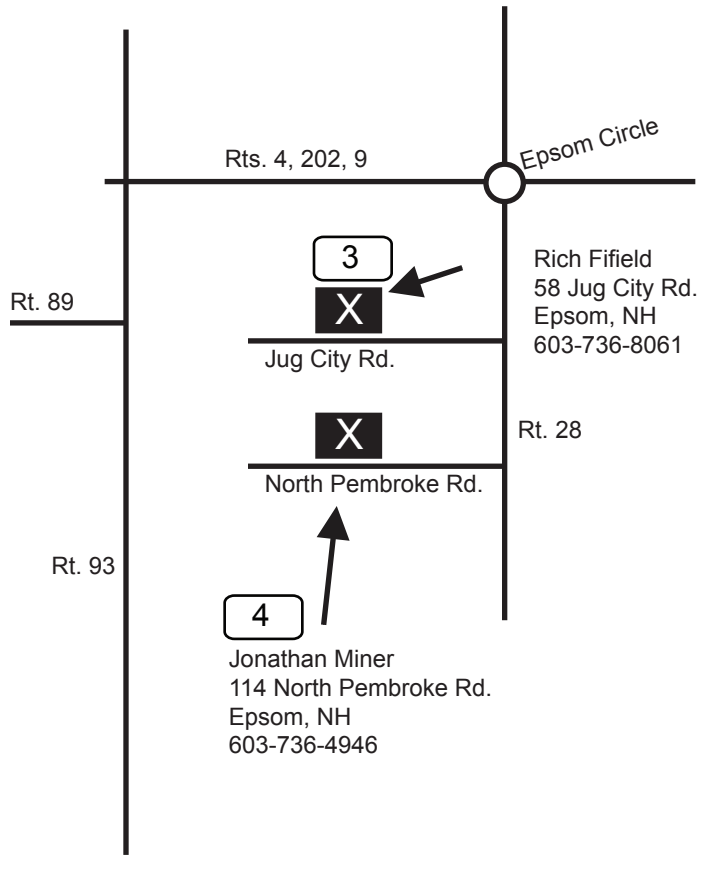

15

To Haverhill And Rt I-93

Pentucket Ave

Georgetown Center

Route 97

1/4 Mi

1/4 Mi

Route 133

Exit 54B

Lake Ridge Drive

X

Ric Keller
19 Lake Ridge Drive
Georgetown, MA
(978) 352-2760

Route 97

Route 133

To North Andover And Lawrence

Rt I-95 North

Rt. 119

Exit 31

Townsend

Groton Center

17

Exit 27

Rt 117

17

Reading Center
Rt. 28

Osborne Ave.

X

Pleasant St. (Close to Ctr.)

Vine High

Reading R.R. Station

West St.

Woburn St.