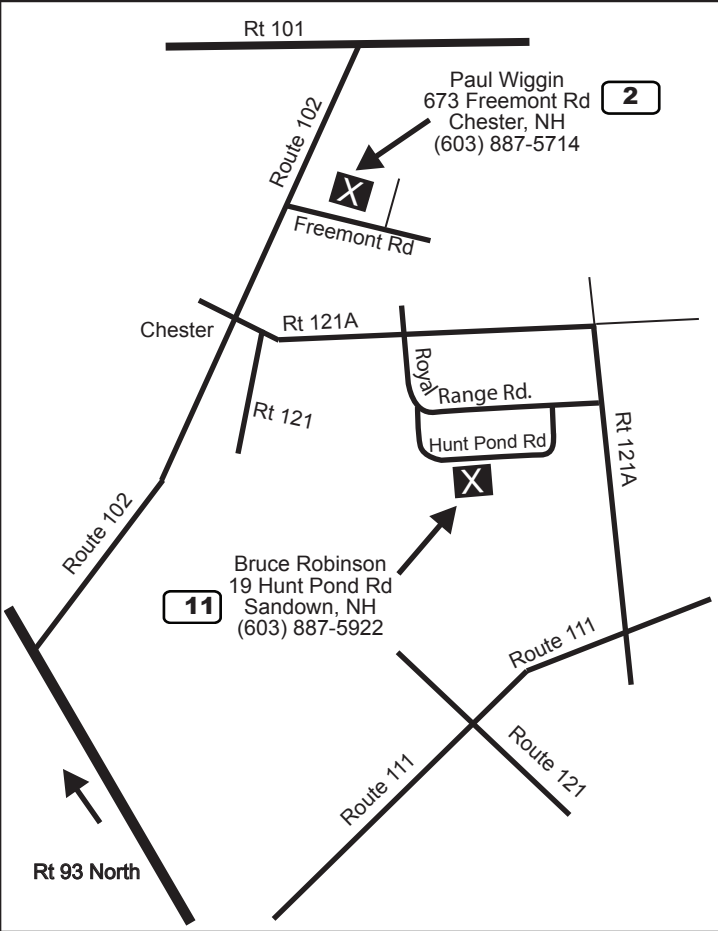

15

To Haverhill And Rt I-93

Pentucket Ave

Georgetown Center

Route 97

1/4 Mi

1/4 Mi

Route 133

Rt. 119

Exit 31

Townsend

Groton Center

17

Exit 27

Rt 117

17

Reading Center
Rt. 28

Osborne Ave.

X

Pleasant St. (Close to Ctr.)

Vine High

Reading R.R. Station

West St.

Woburn St.

Summer Ave

Prescott St.

Washington St.

Bob Leavitt
181 Prescott St.
Reading, MA 01876
781-944-5262

18

I-93

Rt. 129

Rt. 128 (I-95) North