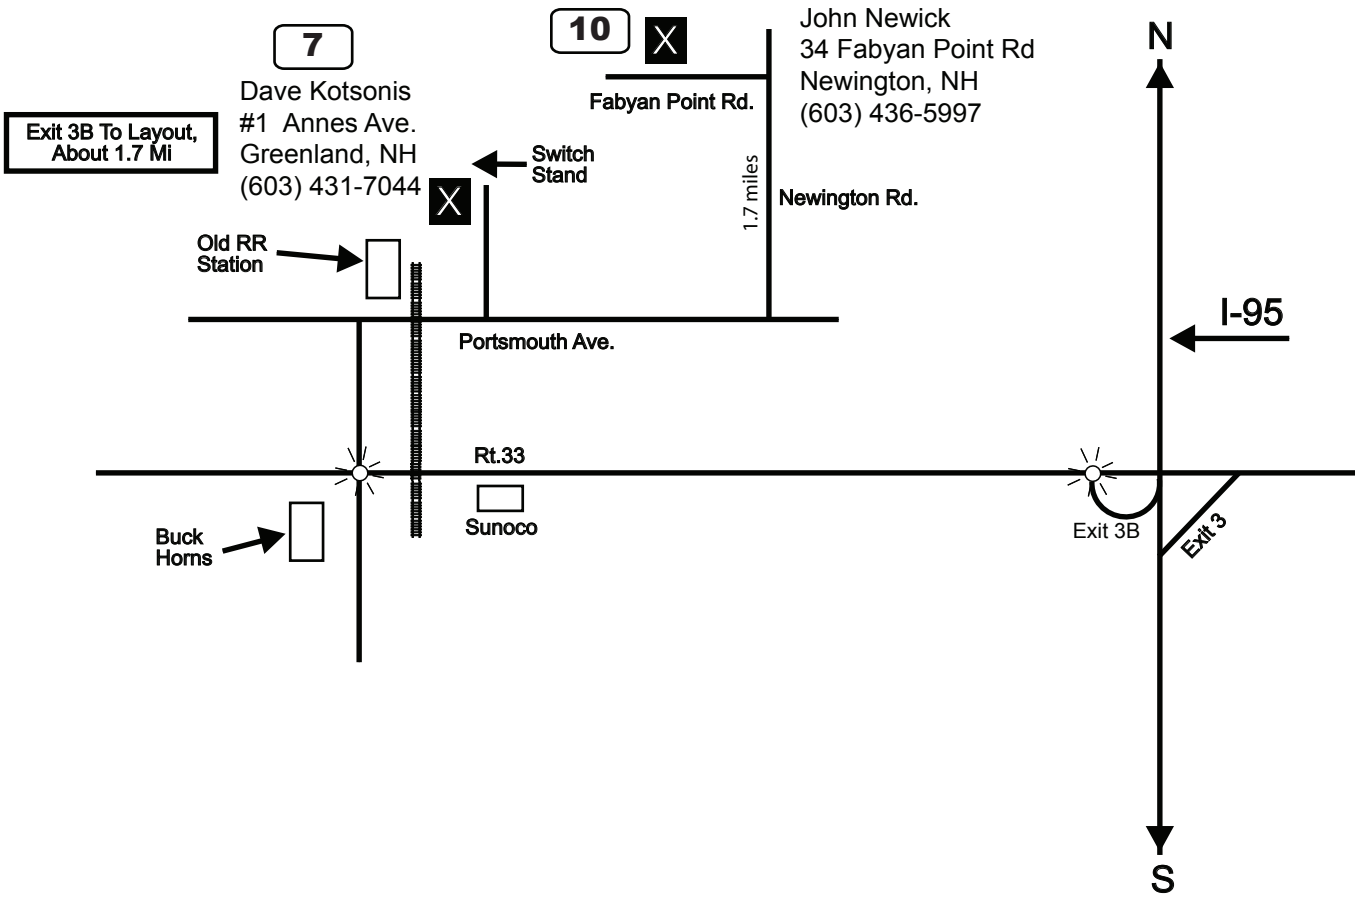

15

To Haverhill And Rt I-93

Pentucket Ave

Georgetown Center

Route 97

1/4 Mi

1/4 Mi

Route 133

Exit 53B

To Boston

To NH

16

Nashua

Exit 33

Rt. 3 North

Exit 35B

Rt. 119

Exit 31

Townsend

Groton Center

17

Exit 27

Rt 117

17

Reading Center
Rt. 28

Osborne Ave.

X

Pleasant St. (Close to Ctr.)

Vine High

Reading R.R. Station

West St.

Woburn St.