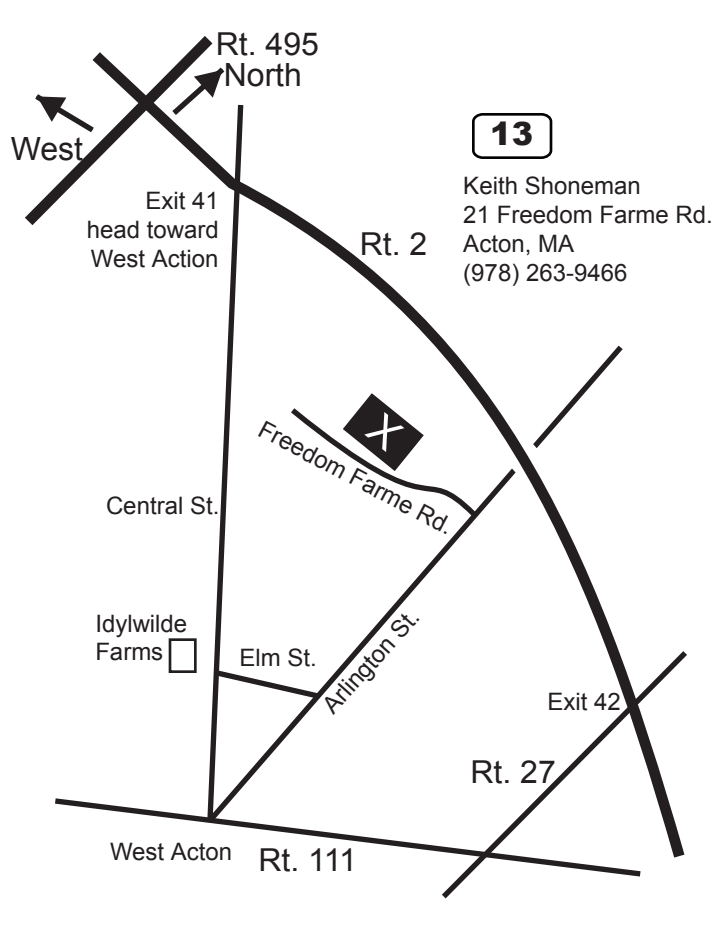

15

To Haverhill And Rt I-93

Pentucket Ave

Georgetown Center

Route 97

1/4 Mi

1/4 Mi

Route 133

Exit 53B

To Boston

To NH

16

Nashua

Exit 33

Rt. 3 North

Exit 35B

Rt. 119

Exit 31

Townsend

Groton Center

17

Exit 27

Rt 117

17

Reading Center
Rt. 28

Osborne Ave.

X

Pleasant St. (Close to Ctr.)

Vine High

Reading R.R. Station

West St.

Woburn St.