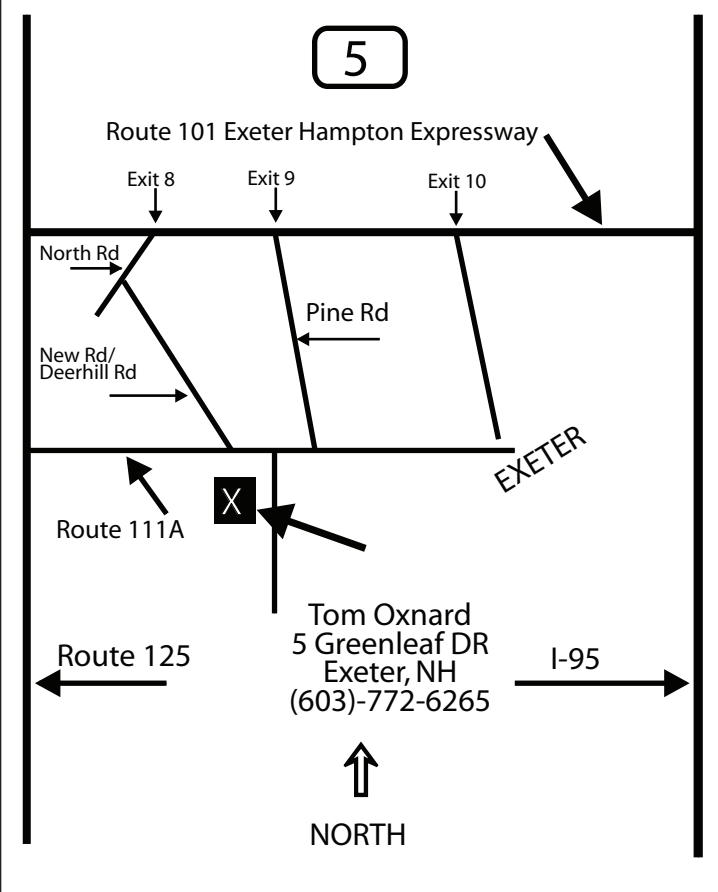

15

To Haverhill And Rt I-93

Pentucket Ave

Georgetown Center

Route 97

1/4 Mi

1/4 Mi

Route 133

Exit 53B

To Boston

To NH

16

Nashua

Exit 33

Rt. 3 North

Exit 35B

Rt. 119

Exit 31

Townsend

Groton Center

17

Exit 27

Rt 117

17

Reading Center
Rt. 28

Osborne Ave.

X

Pleasant St. (Close to Ctr.)

Vine High

Reading R.R. Station

West St.

Woburn St.