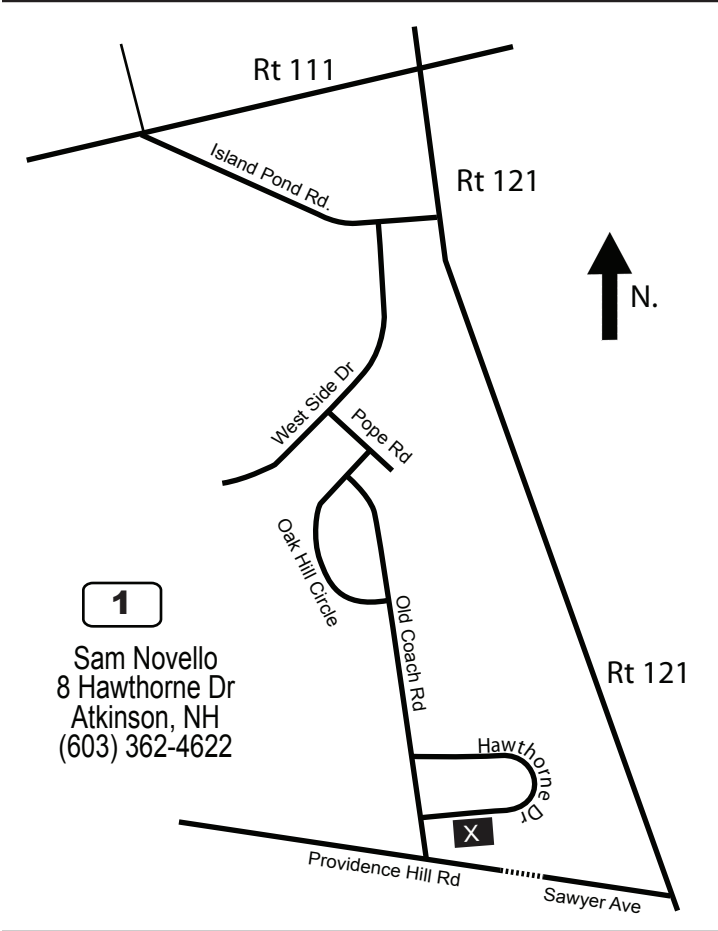

15

To Haverhill And Rt I-93

Pentucket Ave

Georgetown Center

Route 97

1/4 Mi

1/4 Mi

Route 133

Rt. 119

Exit 31

Townsend

Groton Center

17

Exit 27

Rt 117

17

Reading Center
Rt. 28

Osborne Ave.

X

Pleasant St. (Close to Ctr.)

Vine High

Reading R.R. Station

West St.

Woburn St.

Summer Ave

Prescott St.

Washington St.

Bob Leavitt
181 Prescott St.
Reading, MA 01876
781-944-5262

18

I-93

Rt. 129

Rt. 128 (I-95) North