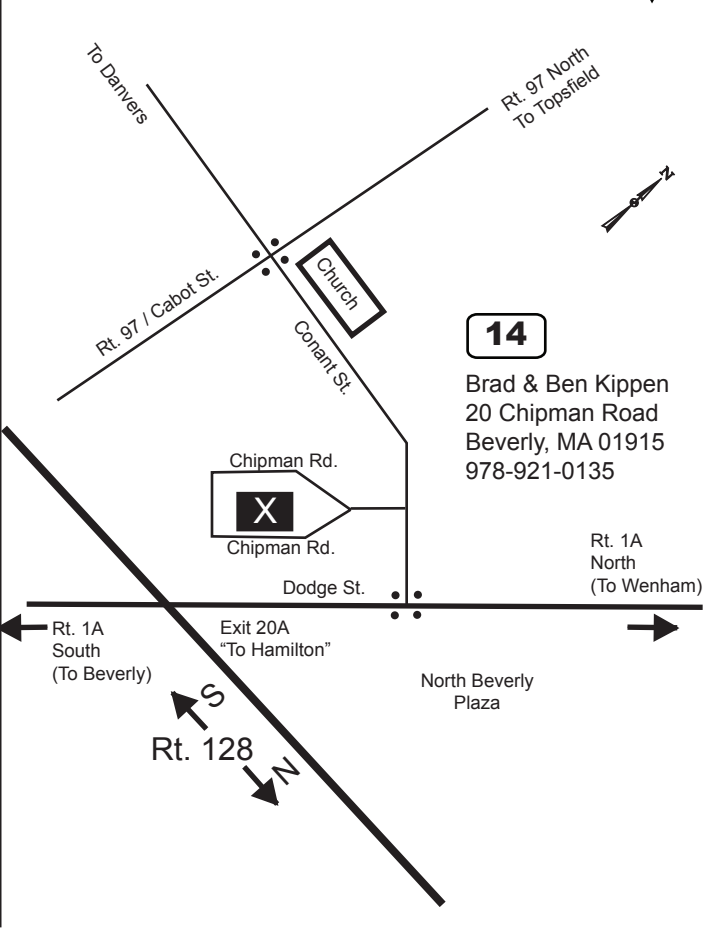

15

To Haverhill And Rt I-93

Pentucket Ave

Georgetown Center

Route 97

1/4 Mi

1/4 Mi

Route 133

Exit 54B

Lake Ridge Drive

X

Ric Keller
19 Lake Ridge Drive
Georgetown, MA
(978) 352-2760

Route 97

Route 133

To North Andover And Lawrence

Rt I-95 North

Rt. 119

Exit 31

Townsend

Groton Center

17

Exit 27

Rt 117

17

Summer Ave

Prescott St.

Washington St.

Bob Leavitt
181 Prescott St.
Reading, MA 01876
781-944-5262

18

I-93

Rt. 129

Rt. 128 (I-95) North